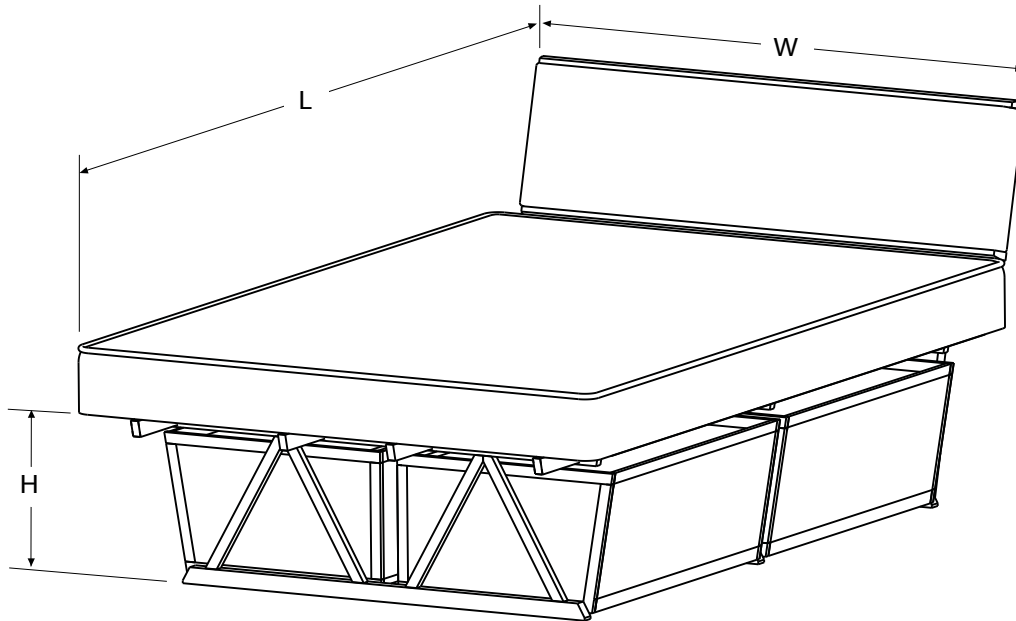

# The Trellis Bed

## Standard Dimensions

Width (W)	Length (L)	Height (H)
Twin 39"	72"	16.5"
Full 54"	75"	16.5"
Queen 60"	80"	16.5"
King 76"	80"	16.5"

Height excludes mattress thickness;  
overall height typically 24-27", depending  
on mattress thickness.