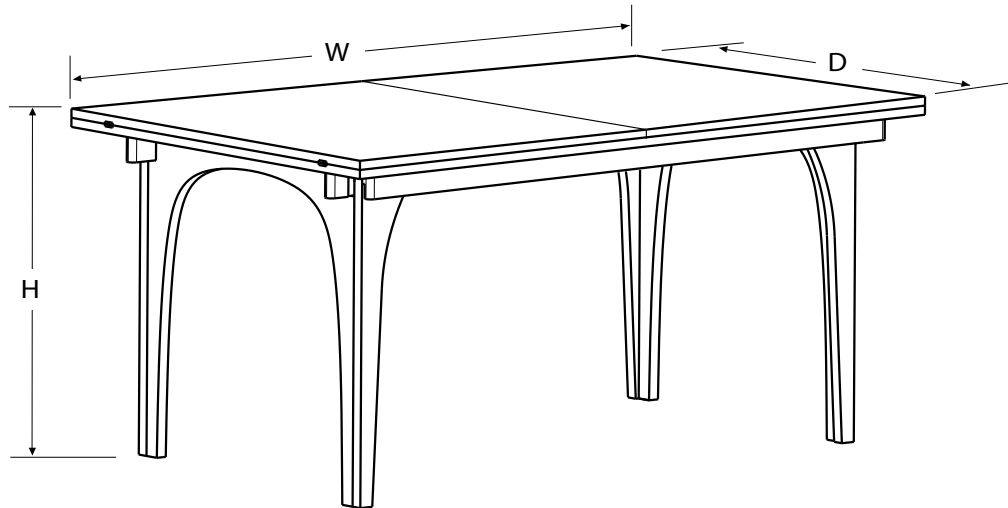

The Portia

Expandable Dining Table

Standard Dimensions

Length (W)	Depth (D)	Height (H)
46, 48"	28, 30, 32"	29.5"

Length doubles to 92 or 96" overall when table is unfolded.

When leaves are opened, height (H) decreases by .75".

Custom dimensions available on request.

Materials

Ash, Cherry, Red Birch, Maple, Oak, Walnut.
Hinges: brass.

Pricing

Suggested retail	
46"x30"	\$1500
48"x30"	\$1650
48"x32"	\$1800

Standard height is 29.5" (leaves closed).
Other heights, no additional charge and must be specified on order.