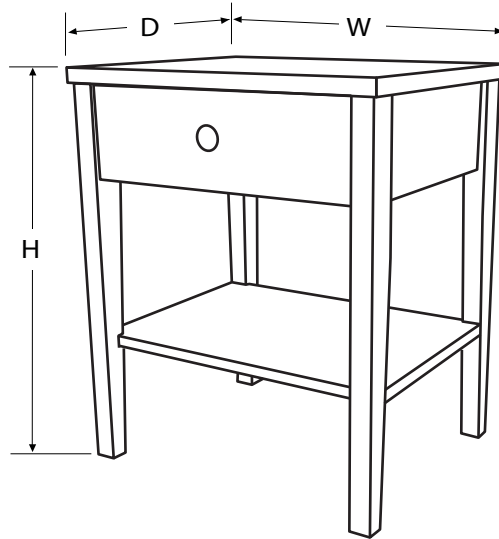

The Madeira Bedside Table

Standard Dimensions

Depth (D)	Width (W)	Height (H)
14,16"	17,20"	24"

Custom dimensions available on request.

Pricing

Suggested retail	
14"x17"	\$600
16"x20"	\$675

10% discount for two tables.