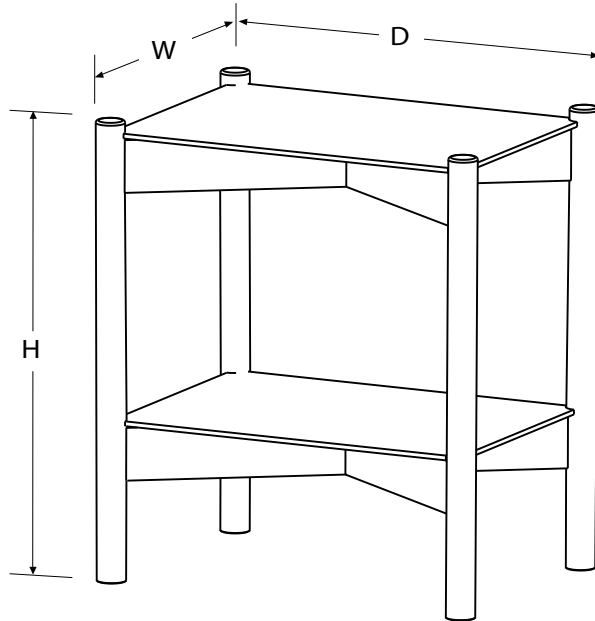

The Echo Side Table

Standard Dimensions

Width (W)	Depth (D)	Height (H)
15.5"	21.5"	24"

Pricing

Suggested retail
\$525

Price includes two 14" x 20" plate glass shelves.
Tempered glass available on request.

Materials

Cherry frame, 1/4" thick plate glass shelves.

Finish

Water-based polyurethane. Other finishes
available on request.

manifold
CUSTOM FURNITURE

manifolddesign.com

Rick Pereira
PO Box 186
Claryville, NY 12725
rick@manifolddesign.com
845 985 2634