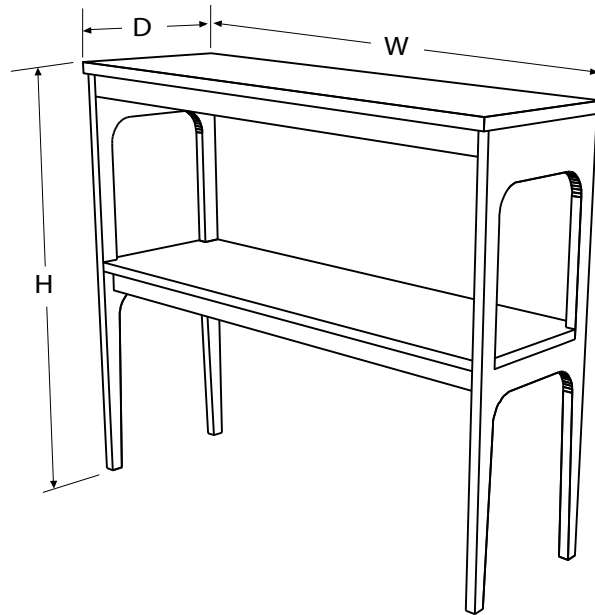

The Bennet Console

Standard Dimensions

Depth (D)	Width (W)	Height (H)
14"	28, 38"	35"

Custom widths available on request.

Options:

- 4" high drawer below counter
- Pair of removable wooden drawer dividers
- Rack for wine bottles in place of bottom shelf
 - 38" model holds 9 bottles (.75L or 1.5L)
 - 28" model holds 6 bottles

Materials

Ash, Cherry, Red Birch, Maple, Oak, Walnut

Pricing

Standard model suggested retail	
14"x28"	\$550
14"x38"	\$700

Standard model includes bottom shelf or wine rack.

With drawer, add \$100 (\$150 38").